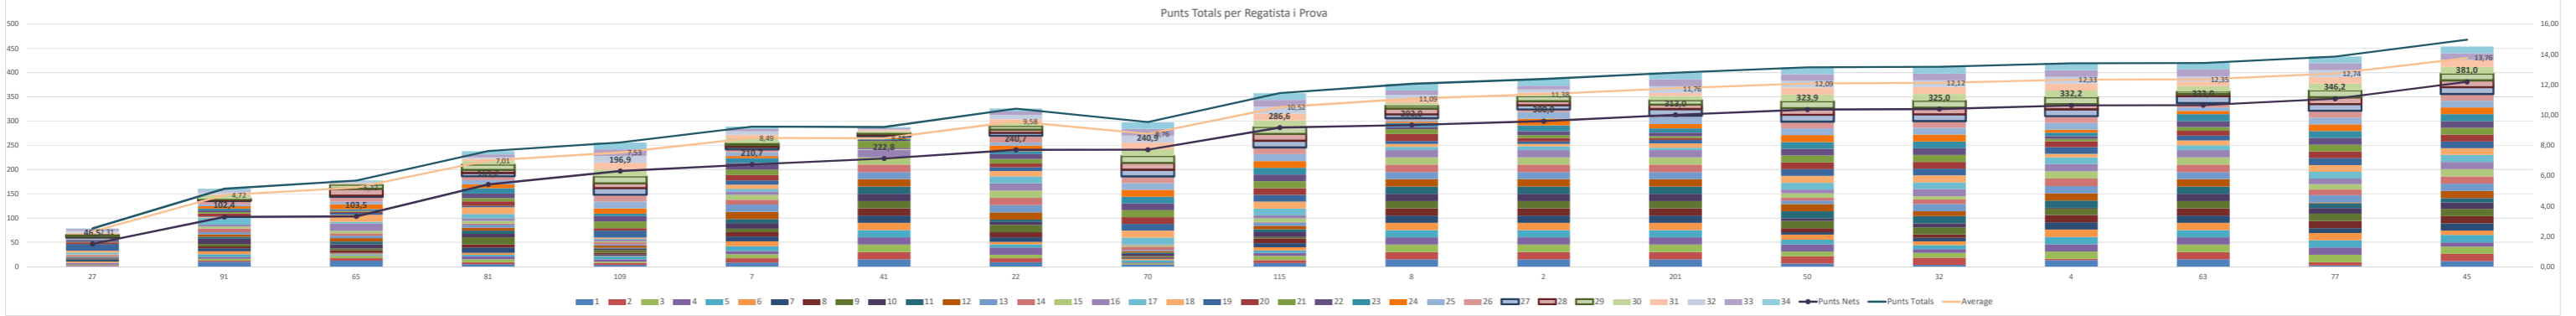

REGATA IOM-CAT: Trofeu Estiu 2018

Table with columns for Regatista, Club, Embarcació, Punts Nets, Punts Totals, Average, and race results (D1-D6, TD). Includes a summary row at the bottom with totals for Punts Nets (381.0), Punts Totals (468.0), and Average (13.76).

Table titled 'FULLS D'ARRIVADES DE LES PROVES' showing arrival status for each regatista in each of the 34 races. Statuses include OK, RET, DNF, DNS, and DQ.